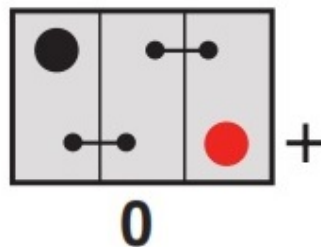

Cell Assembly Layout