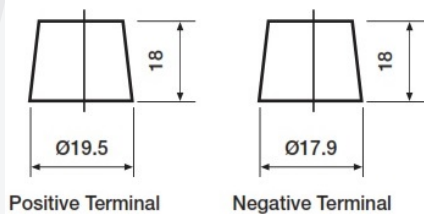

Terminal Type

T1

Standard DIN Post