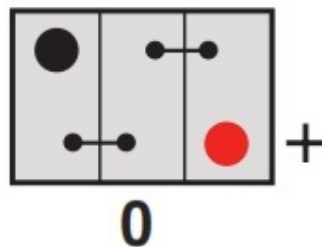

Cell Assembly Layout