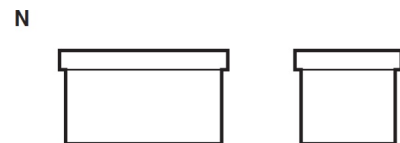

T1

Standard DIN Post

Positive Terminal

Negative Terminal

Cell Assembly Layout

Battery Hold-down

Data Sheet generated on 14/12/2024 - E&OE