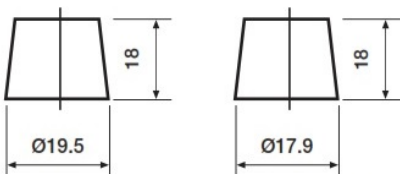

Yuasa Technical Data Sheet

Yuasa 531 - Classic Vehicle Batteries

Performance

Voltage	6V
Capacity (20-hour)	135Ah
Cold Cranking Amps (EN1)	630A

Dimensions

Length	319mm
Width	175mm
Height	230mm

Weights & Measures

Mean Weight with Acid	23kg
Acid Volume	5.3 litres

Container Features

Hold Down	N
Lid Type	Raised Plug

Technology

Technology	Sb/Sb
Separator	PE
Recommended Charge Rate	8A
Performance Marking	W1-C1-V1-E1

Terminal Type

T1

Standard DIN Post

Positive Terminal

Negative Terminal

Cell Assembly Layout

Battery Hold-down

Data Sheet generated on 14/12/2024 - E&OE