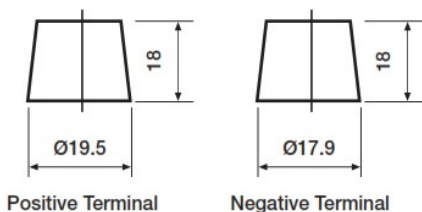

Yuasa Technical Data Sheet

Yuasa 531 - Classic Vehicle Batteries

Performance

Voltage	6V
Capacity (20-hour)	135Ah
Cold Cranking Amps (EN1)	630A

Dimensions

Length	319mm
Width	175mm
Height	230mm

Weights & Measures

Mean Weight with Acid	23kg
Acid Volume	5.3 litres

Container Features

Hold Down	N
Lid Type	Raised Plug

Technology

Technology	Sb/Sb
Separator	PE
Recommended Charge Rate	8A
Performance Marking	W1-C1-V1-E1

Terminal Type

T1

Standard DIN Post

Cell Assembly Layout

Battery Hold-down

Data Sheet generated on 30/11/2020 - E&OE