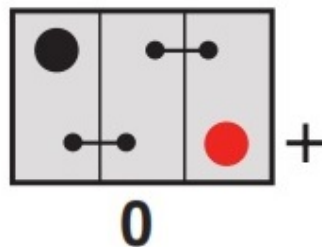

T1

Standard DIN Post

Positive Terminal

Negative Terminal

Cell Assembly Layout

Battery Hold-down

Data Sheet generated on 14/12/2024 - E&OE