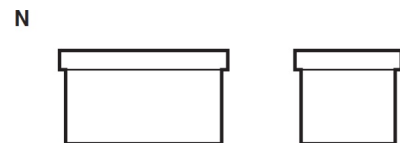

T1

Standard DIN Post

Cell Assembly Layout

Battery Hold-down

Data Sheet generated on 30/11/2020 - E&OE