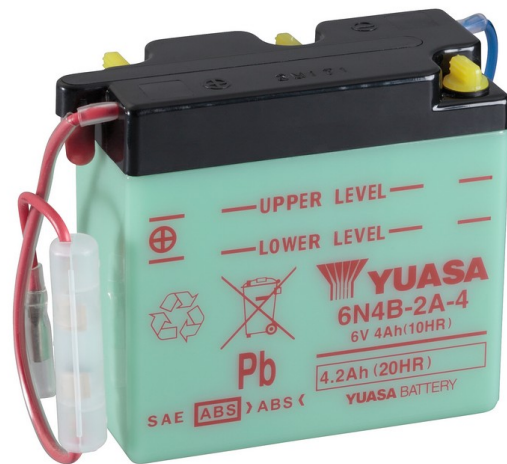

Technology

Technology	Cast Sb/Sb
Separator	Reinforcing fiber+Glass Fiber

Cell Assembly Layout

Data Sheet generated on 17/07/2019 - E&OE