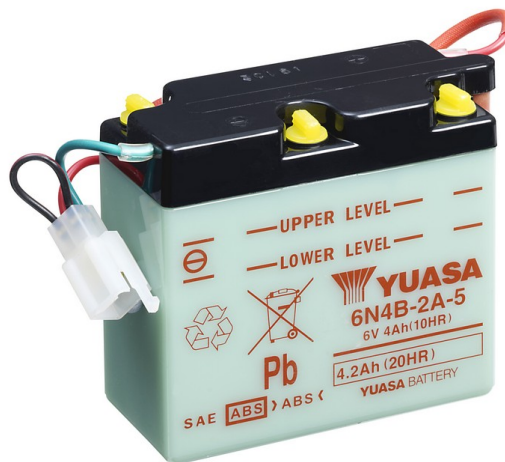

Technology

Technology	Cast Sb/Sb
Separator	Reinforcing fiber+Glass Fiber

Cell Assembly Layout

Data Sheet generated on 21/01/2019 - E&OE