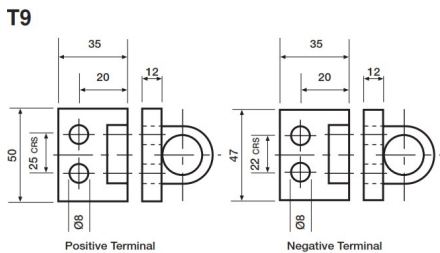

#### Dimensions

Length	372mm
Width	181mm
Height	397mm

#### Cell Assembly Layout