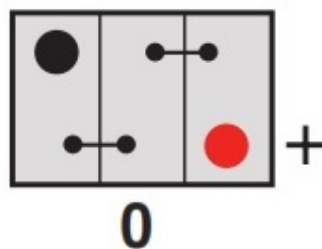

Mean Weight with Acid	39.5kg
Acid Volume	7 litres

Container Features

Hold Down	N
Handles	✓
Lid Type	Raised Plug

Technology

Technology	Sb/Sb
Separator	PE
Recommended Charge Rate	12A
Performance Marking	W1-C1-V1-E1

Terminal Type

T1

Standard DIN Post

Cell Assembly Layout

Battery Hold-down

Data Sheet generated on 17/01/2025 - E&OE