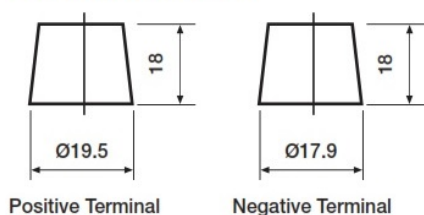

Mean Weight with Acid	39.5kg
Acid Volume	7 litres

Container Features

Hold Down	N
Handles	✓
Lid Type	Raised Plug

Technology

Technology	Sb/Sb
Separator	PE
Recommended Charge Rate	12A
Performance Marking	W1-C1-V1-E1

Terminal Type

T1

Standard DIN Post

Cell Assembly Layout

Battery Hold-down

Data Sheet generated on 17/01/2025 - E&OE