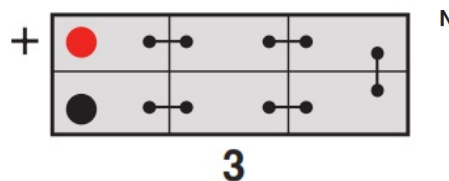

Technology

Flame Arrestor	✓
Technology	Ca/Ca
Separator	PE
Recommended Charge Rate	10A

Terminal Type

T1

Standard DIN Post

Cell Assembly Layout

Battery Hold-down

Data Sheet generated on 05/11/2024 - E&OE