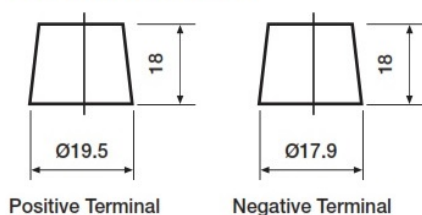

Weights & Measures

Mean Weight with Acid	46.4kg
-----------------------	--------

Container Features

Case Type	DIN B
Cell Layout	3
Hold Down	N
State of Charge Indicator	✓
Handles	✓
End Venting	✓
Semi-Traction Features	✓
Lid Type	SMF Double Lid

Technology

Flame Arrestor	✓
Technology	Ca/Ca
Separator	PE
Recommended Charge Rate	10A

Terminal Type

T1

Standard DIN Post

Cell Assembly Layout

Battery Hold-down

Data Sheet generated on 05/11/2024 - E&OE