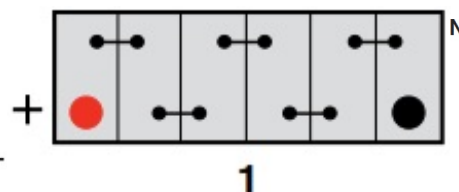

Weights & Measures

Mean Weight with Acid	4.6kg
-----------------------	-------

Container Features

Case Type	MC AGM
Cell Layout	1
Hold Down	N
End Venting	✓
Lid Type	VRLA

Technology

Technology	Ca/Ca VRLA
Separator	AGM
Recommended Charge Rate	1.4A

Terminal Type

Cell Assembly Layout

Battery Hold-down

Data Sheet generated on 23/04/2024 - E&OE