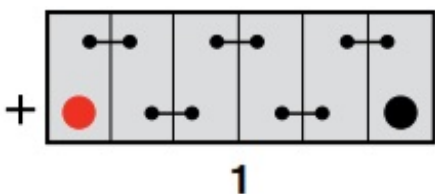

Cell Assembly Layout

Data Sheet generated on 23/01/2025 - E&OE