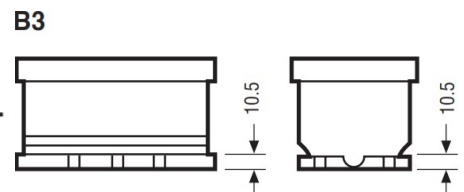

Battery Hold-down

Data Sheet generated on 05/11/2024 - E&OE