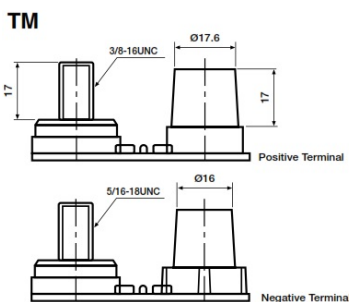

Yuasa Technical Data Sheet

Yuasa L31-EFB - Leisure Batteries

Performance

Voltage	12V
Capacity (20-hour)	100Ah
Cold Cranking Amps (EN1)	750A

Dimensions

Length	330mm
Width	173mm
Height	240mm

Weights & Measures

Mean Weight with Acid	26kg
-----------------------	------

Container Features

Case Type	GR31 BCI
Cell Layout	1
Hold Down	N
State of Charge Indicator	✓
Handles	✓
End Venting	✓
Semi-Traction Features	✓
Lid Type	SMF Double Lid

Technology

Flame Arrestor	✓
Technology	Ca/Ca
Separator	PE
Recommended Charge Rate	7A

Terminal Type

Cell Assembly Layout

Battery Hold-down

Data Sheet generated on 23/01/2022 - E&OE