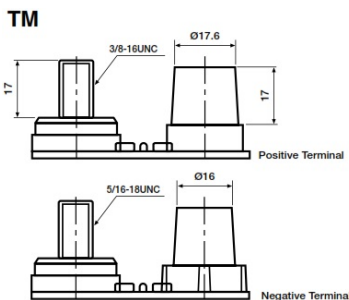

Yuasa Technical Data Sheet

Yuasa L31-EFB - Leisure Batteries

Performance

Voltage	12V
Capacity (20-hour)	100Ah
Cold Cranking Amps (EN1)	750A
Marine Cranking Amps (MCA)	900A
Watt Hour	1200Wh

Dimensions

Length	330mm
Width	173mm
Height	240mm

Weights & Measures

Mean Weight with Acid	26kg
-----------------------	------

Container Features

Case Type	GR31 BCI
Cell Layout	1
Hold Down	N
State of Charge Indicator	✓
Handles	✓
End Venting	✓
Semi-Traction Features	✓
Lid Type	SMF Double Lid

Technology

Flame Arrestor	✓
Technology	Ca/Ca
Separator	PE
Recommended Charge Rate	7A

Terminal Type

Cell Assembly Layout

Battery Hold-down

Data Sheet generated on 05/11/2024 - E&OE