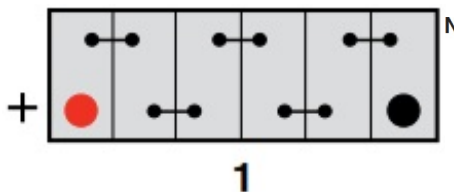

Weights & Measures

Mean Weight with Acid	26kg
-----------------------	------

Container Features

Case Type	GR31 BCI
Cell Layout	1
Hold Down	N
State of Charge Indicator	✓
Handles	✓
End Venting	✓
Semi-Traction Features	✓
Lid Type	SMF Double Lid

Technology

Flame Arrestor	✓
Technology	Ca/Ca
Separator	PE
Recommended Charge Rate	7A

Terminal Type

Cell Assembly Layout

Battery Hold-down

Data Sheet generated on 05/11/2024 - E&OE