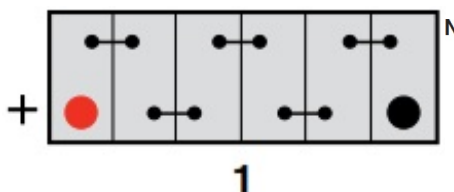

Yuasa Technical Data Sheet

Yuasa L31-EFB - Leisure Batteries

Performance

Voltage	12V
Capacity (20-hour)	100Ah
Cold Cranking Amps (EN1)	750A

Dimensions

Length	330mm
Width	173mm
Height	240mm

Weights & Measures

Mean Weight with Acid	26kg
-----------------------	------

Container Features

Case Type	GR31 BCI
Cell Layout	1
Hold Down	N
State of Charge Indicator	✓
Handles	✓
End Venting	✓
Semi-Traction Features	✓
Lid Type	SMF Double Lid

Technology

Flame Arrestor	✓
Technology	Ca/Ca
Separator	PE
Recommended Charge Rate	7A

Terminal Type

Cell Assembly Layout

Battery Hold-down

Data Sheet generated on 23/01/2022 - E&OE