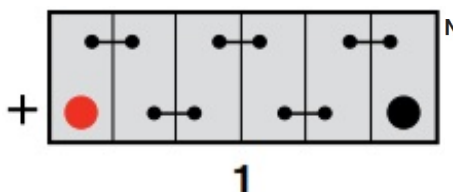

Technology

Flame Arrestor	✓
Technology	Ca/Ca
Separator	PE
Recommended Charge Rate	6A

Terminal Type

T1

Standard DIN Post

Positive Terminal

Negative Terminal

Cell Assembly Layout