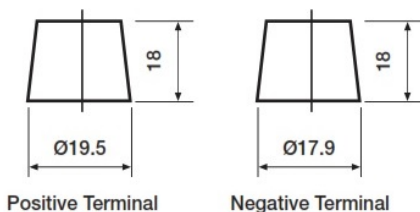

Weights & Measures

Mean Weight with Acid	25.4kg
Acid Volume	4.9 litres

Container Features

Case Type	Euro Compact Low Kamina
Cell Layout	1
Hold Down	N
State of Charge Indicator	✓
Handles	✓
End Venting	✓
Lid Type	Central Venting

Technology

Flame Arrestor	✓
Technology	Ca/Ca
Separator	PE
Recommended Charge Rate	6A

Terminal Type

T1

Standard DIN Post

Positive Terminal

Negative Terminal

Cell Assembly Layout