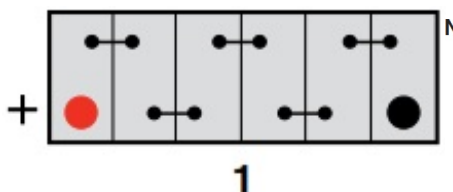

Technology

Flame Arrestor	✓
Technology	Ca/Ca
Separator	PE
Recommended Charge Rate	6A

Terminal Type

T1

Standard DIN Post

Cell Assembly Layout

Battery Hold-down

Data Sheet generated on 18/05/2022 - E&OE