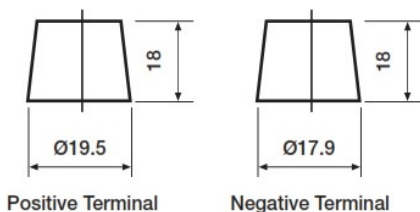

Yuasa Technical Data Sheet

Yuasa L35-115 - Leisure Batteries

Performance

Voltage	12V
Capacity (20-hour)	115Ah
Cold Cranking Amps (EN1)	750A

Dimensions

Length	350mm
Width	174mm
Height	224mm

Weights & Measures

Mean Weight with Acid	25.4kg
Acid Volume	4.9 litres

Container Features

Case Type	Euro Compact Low Kamina
Cell Layout	1
Hold Down	N
State of Charge Indicator	✓
Handles	✓
End Venting	✓
Lid Type	Central Venting

Technology

Flame Arrestor	✓
Technology	Ca/Ca
Separator	PE
Recommended Charge Rate	6A

Terminal Type

T1

Standard DIN Post

Cell Assembly Layout

Battery Hold-down

Data Sheet generated on 18/05/2022 - E&OE