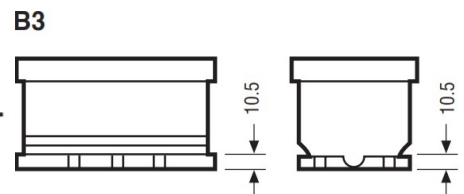

Battery Hold-down

Data Sheet generated on 19/02/2025 - E&OE