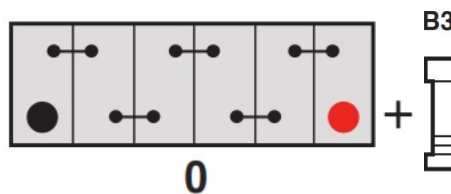

Technology

Flame Arrestor	✓
Technology	Ca/Ca
Separator	PE
VDA Roll Over Test	✓
Recommended Charge Rate	7A

Terminal Type

T1

Standard DIN Post

Positive Terminal

Negative Terminal

Cell Assembly Layout