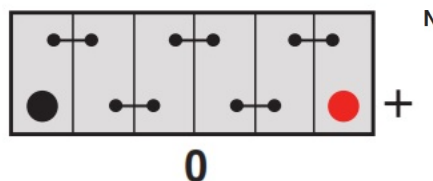

Terminal Type

T1

Standard DIN Post

Positive Terminal

Negative Terminal

Cell Assembly Layout

Battery Hold-down

Data Sheet generated on 04/04/2020 - E&OE