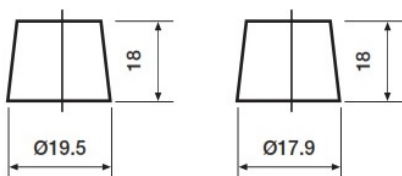

Yuasa Technical Data Sheet

Yuasa YBX1657 - Super Heavy Duty Battery

Performance

Voltage	12V
Capacity (20-hour)	142Ah
Cold Cranking Amps (EN1)	850A

Dimensions

Length	345mm
Width	175mm
Height	275mm

Weights & Measures

Mean Weight with Acid	35.5kg
-----------------------	--------

Container Features

Case Type	Euro Compact High D3
Hold Down	N
Handles	✓
Lid Type	Raised Plug

Technology

Recommended Charge Rate	7A
Performance Marking	W3-C2-V2-E1

Terminal Type

T1

Standard DIN Post

Positive Terminal

Negative Terminal

Cell Assembly Layout

Battery Hold-down

Data Sheet generated on 04/04/2020 - E&OE