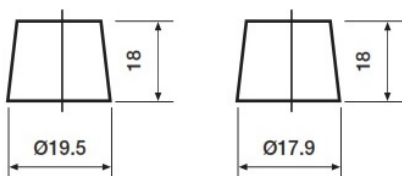

Yuasa Technical Data Sheet

Yuasa YBX1657 - Super Heavy Duty Battery

Performance

Voltage	12V
Capacity (20-hour)	142Ah
Cold Cranking Amps (EN1)	850A

Dimensions

Length	345mm
Width	175mm
Height	275mm

Weights & Measures

Mean Weight with Acid	35.5kg
-----------------------	--------

Container Features

Case Type	Euro Compact High D3
Hold Down	N
Handles	✓
Lid Type	Raised Plug

Technology

Recommended Charge Rate	7A
Performance Marking	W3-C2-V2-E1

Terminal Type

T1

Standard DIN Post

Positive Terminal

Negative Terminal

Cell Assembly Layout

Battery Hold-down

Data Sheet generated on 16/07/2024 - E&OE