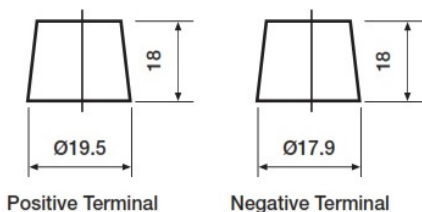

Terminal Type

T1

Standard DIN Post