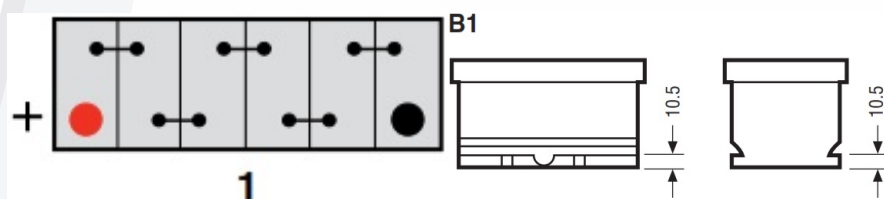

Cell Assembly Layout

Battery Hold-down

Data Sheet generated on 17/07/2019 - E&OE