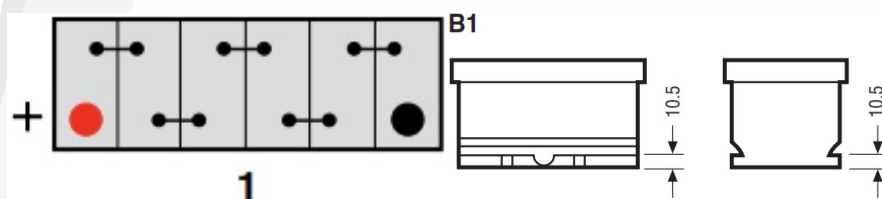

Cell Assembly Layout

Battery Hold-down

Data Sheet generated on 17/07/2019 - E&OE