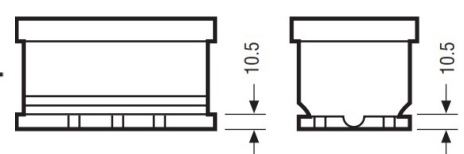

Battery Hold-down

B3

Data Sheet generated on 23/04/2024 - E&OE