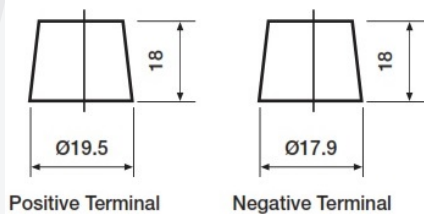

Weights & Measures

Mean Weight with Acid	17.5kg
Dry Weight	-
Acid Volume	4.1 litres

Container Features

Case Type	D23 JIS EFB (Q55R/Q85R)
Cell Layout	1
Terminal Type	T1
Hold Down	N
State of Charge Indicator	✓
Handles	-
End Venting	-
Semi-Traction Features	-
Lid Type	Raised Plug

Technology

Flame Arrestor	✓
Technology	Ca/Ca
Separator	PE
VDA Roll Over Test	-
Recommended Charge Rate	4A

Terminal Type

T1

Standard DIN Post

Cell Assembly Layout

Battery Hold-down

Data Sheet generated on 19/02/2019 - E&OE