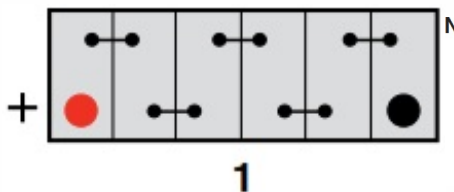

Technology

Flame Arrestor	✓
Technology	Ca/Ca
Separator	PE
VDA Roll Over Test	-
Recommended Charge Rate	4A

Terminal Type

T1

Standard DIN Post

Cell Assembly Layout

Battery Hold-down

Data Sheet generated on 19/02/2019 - E&OE