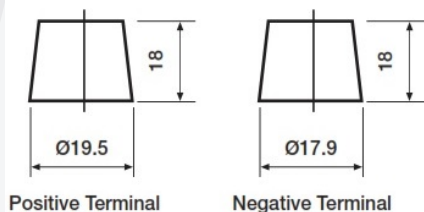

Terminal Type

T1

Standard DIN Post

Positive Terminal

Negative Terminal