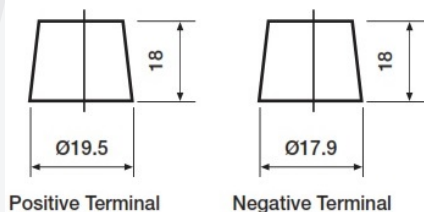

Weights & Measures

Mean Weight with Acid	19.5kg
Dry Weight	kg
Acid Volume	4.4 litres

Container Features

Case Type	D26 JIS EFB (S85/S95)
Terminal Type	T1
Hold Down	N
State of Charge Indicator	-
Handles	-
End Venting	-
Semi-Traction Features	-
Lid Type	Raised Plug

Technology

Flame Arrestor	✓
Technology	Ca/Ca
Separator	PE
Recommended Charge Rate	4A

Terminal Type

T1

Standard DIN Post

Cell Assembly Layout

Battery Hold-down

Data Sheet generated on 17/07/2019 - E&OE