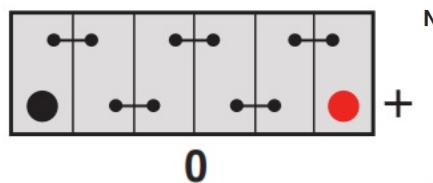

Technology

Flame Arrestor	✓
Technology	Ca/Ca
Separator	PE
Recommended Charge Rate	4A

Terminal Type

T1

Standard DIN Post

Cell Assembly Layout

Battery Hold-down

Data Sheet generated on 17/07/2019 - E&OE