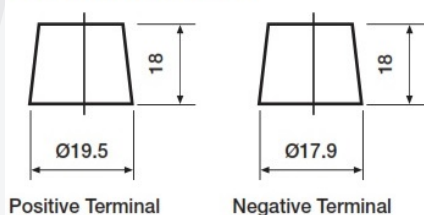

Terminal Type

T1

Standard DIN Post