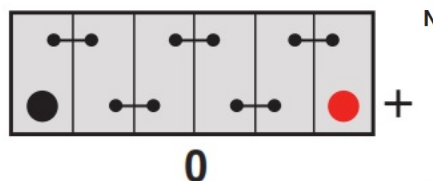

Cell Assembly Layout

Battery Hold-down