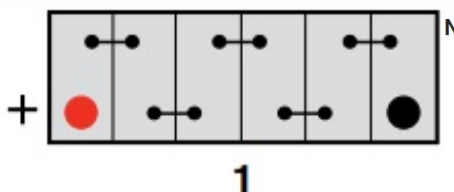

Weights & Measures

Mean Weight with Acid	19.5kg
Dry Weight	kg
Acid Volume	4.4 litres

Container Features

Case Type	D26 JIS EFB (S95R)
Cell Layout	1
Terminal Type	T1
Hold Down	N
State of Charge Indicator	✓
Handles	-
End Venting	-
Semi-Traction Features	-
Lid Type	Raised Plug

Technology

Flame Arrestor	✓
Technology	Ca/Ca
Separator	PE
Recommended Charge Rate	4A

Terminal Type

T1

Standard DIN Post

Positive Terminal

Negative Terminal

Cell Assembly Layout