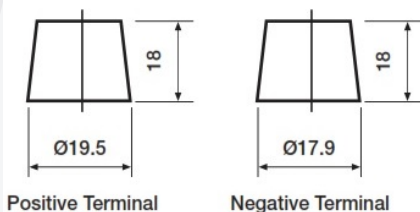

Weights & Measures

Mean Weight with Acid	19.5kg
Dry Weight	kg
Acid Volume	4.4 litres

Container Features

Case Type	D26 JIS EFB (S95R)
Cell Layout	1
Terminal Type	T1
Hold Down	N
State of Charge Indicator	✓
Handles	-
End Venting	-
Semi-Traction Features	-
Lid Type	Raised Plug

Technology

Flame Arrestor	✓
Technology	Ca/Ca
Separator	PE
Recommended Charge Rate	4A

Terminal Type

T1

Standard DIN Post

Positive Terminal

Negative Terminal

Cell Assembly Layout