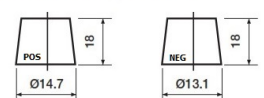

Weights & Measures

Mean Weight with Acid	13kg
Dry Weight	kg
Acid Volume	3 litres

Container Features

Case Type	B24 JIS EFB (N55)
Hold Down	N
State of Charge Indicator	-
Handles	-
End Venting	-
Semi-Traction Features	-
Lid Type	Flat Lid

Technology

Flame Arrestor Technology	✓
Separator	Ca/Ca
Recommended Charge Rate	PE
	3A

Terminal Type

T1/T3

Standard DIN Post

Remove T1 adapter for T3

Cell Assembly Layout

Battery Hold-down