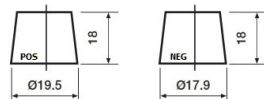

Terminal Type

T1/T3

Standard DIN Post

Remove T1 adapter for T3