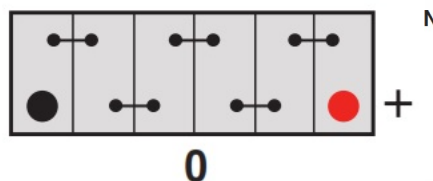

Technology

Flame Arrestor Technology	✓
Separator	Ca/Ca
Recommended Charge Rate	PE
	3A

Terminal Type

T1/T3

Standard DIN Post

Remove T1 adapter for T3

Cell Assembly Layout

Battery Hold-down