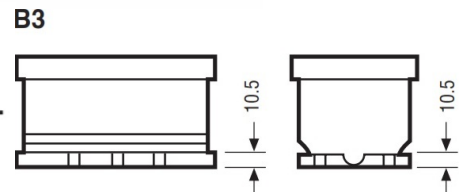

Battery Hold-down

Data Sheet generated on 17/07/2019 - E&OE