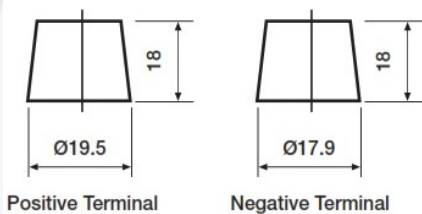

Weights & Measures

Mean Weight with Acid	17.4kg
Dry Weight	kg
Acid Volume	litres

Container Features

Case Type	LB3 DIN EFB
Hold Down	B3
State of Charge Indicator	✓
Handles	✓
End Venting	✓
Semi-Traction Features	-
Lid Type	SMF Double Lid

Technology

Flame Arrestor	✓
Technology	Ca/Ca
Separator	PE
VDA Roll Over Test	✓
Recommended Charge Rate	4A

Terminal Type

T1

Standard DIN Post

Positive Terminal

Negative Terminal

Cell Assembly Layout