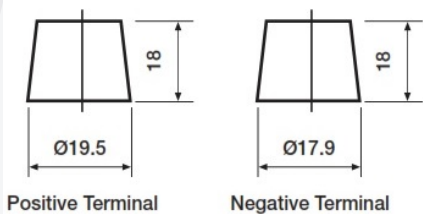

Weights & Measures

Mean Weight with Acid	20.4kg
Dry Weight	kg
Acid Volume	litres

Container Features

Case Type	LB4 DIN EFB
Hold Down	B3
State of Charge Indicator	✓
Handles	✓
End Venting	✓
Semi-Traction Features	-
Lid Type	SMF Double Lid

Technology

Flame Arrestor	✓
Technology	Ca/Ca
Separator	PE
VDA Roll Over Test	✓
Recommended Charge Rate	4A

Terminal Type

T1

Standard DIN Post

Positive Terminal

Negative Terminal

Cell Assembly Layout