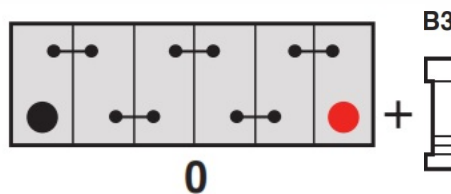

Technology

Flame Arrestor	✓
Technology	Ca/Ca
Separator	PE
VDA Roll Over Test	✓
Recommended Charge Rate	4A

Terminal Type

T1

Standard DIN Post

Positive Terminal

Negative Terminal

Cell Assembly Layout