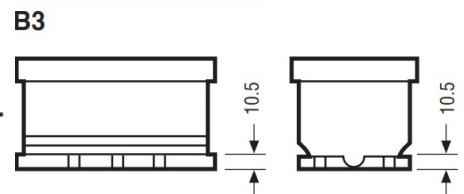

Battery Hold-down

Data Sheet generated on 17/07/2019 - E&OE