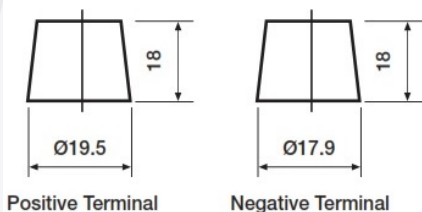

Weights & Measures

Mean Weight with Acid	21.4kg
Dry Weight	kg
Acid Volume	litres

Container Features

Case Type	L4 DIN EFB
Hold Down	B3
State of Charge Indicator	✓
Handles	✓
End Venting	✓
Semi-Traction Features	-
Lid Type	SMF Double Lid

Technology

Flame Arrestor	✓
Technology	Ca/Ca
Separator	PE
VDA Roll Over Test	✓
Recommended Charge Rate	5A

Terminal Type

T1

Standard DIN Post

Positive Terminal

Negative Terminal

Cell Assembly Layout