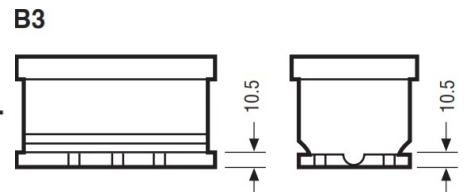

Weights & Measures

Mean Weight with Acid	21.2kg
-----------------------	--------

Container Features

Case Type	L4 DIN EFB
Hold Down	B3
State of Charge Indicator	✓
Handles	✓
End Venting	✓
Lid Type	SMF Double Lid

Cell Assembly Layout

Battery Hold-down

Data Sheet generated on 17/01/2025 - E&OE