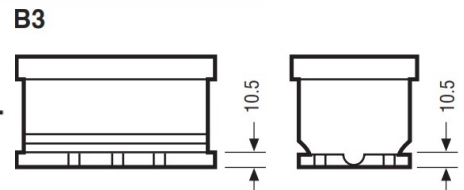

Battery Hold-down

Data Sheet generated on 17/07/2019 - E&OE