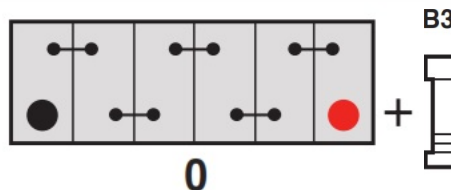

Technology

Flame Arrestor	✓
Technology	Ca/Ca
Separator	PE
VDA Roll Over Test	✓
Recommended Charge Rate	5A

Terminal Type

T1

Standard DIN Post

Positive Terminal

Negative Terminal

Cell Assembly Layout