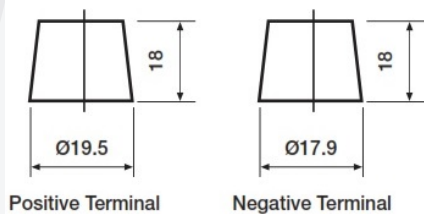

Weights & Measures

Mean Weight with Acid	22.5kg
Dry Weight	kg
Acid Volume	5.2 litres

Container Features

Case Type	D31 JIS EFB (T110)
Hold Down	N
State of Charge Indicator	-
Handles	-
End Venting	-
Semi-Traction Features	-
Lid Type	Raised Plug

Technology

Flame Arrestor	✓
Technology	Ca/Ca
Separator	PE
Recommended Charge Rate	4A

Terminal Type

T1

Standard DIN Post

Cell Assembly Layout

Battery Hold-down

Data Sheet generated on 17/07/2019 - E&OE