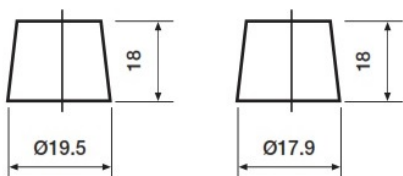

Terminal Type

T1

Standard DIN Post

Positive Terminal

Negative Terminal